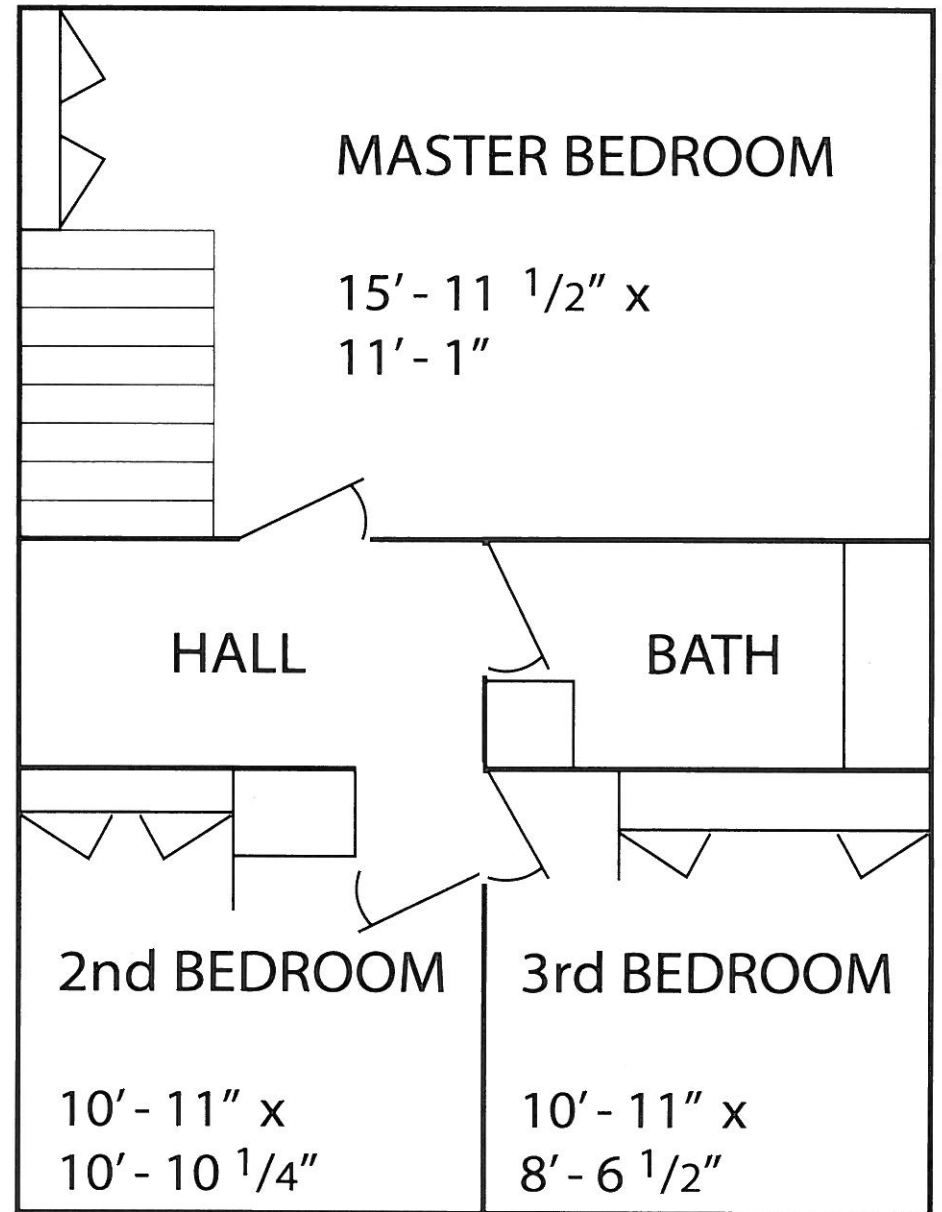

FIRST FLOOR

FRONT
DOOR

SECOND FLOOR

THREE BEDROOM TOWNHOME • TOTAL SQUARE FOOTAGE 1120
(Does not include Basement)