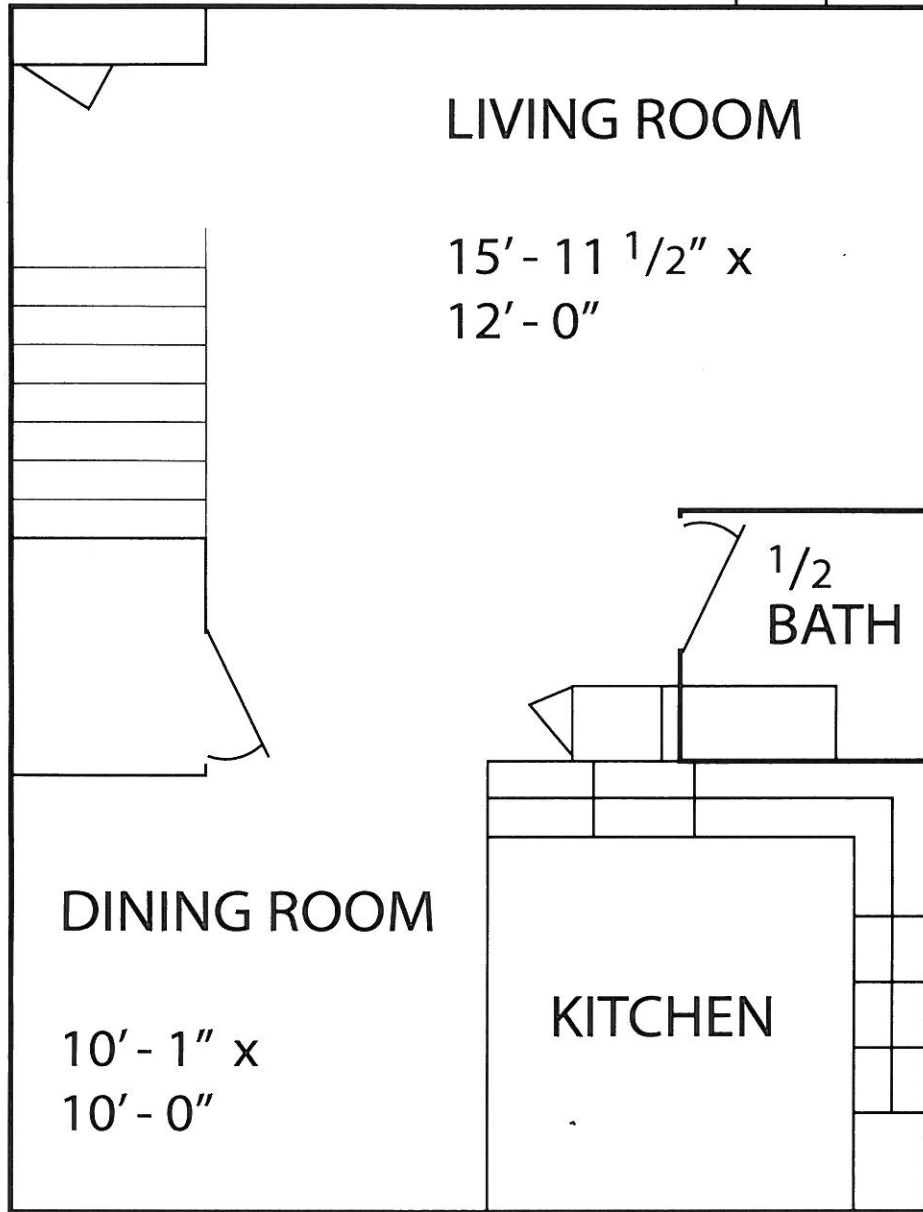

FIRST FLOOR

FRONT
DOOR

SECOND FLOOR

THREE BEDROOM TOWNHOME • TOTAL SQUARE FOOTAGE 1120
(Does not include Basement)